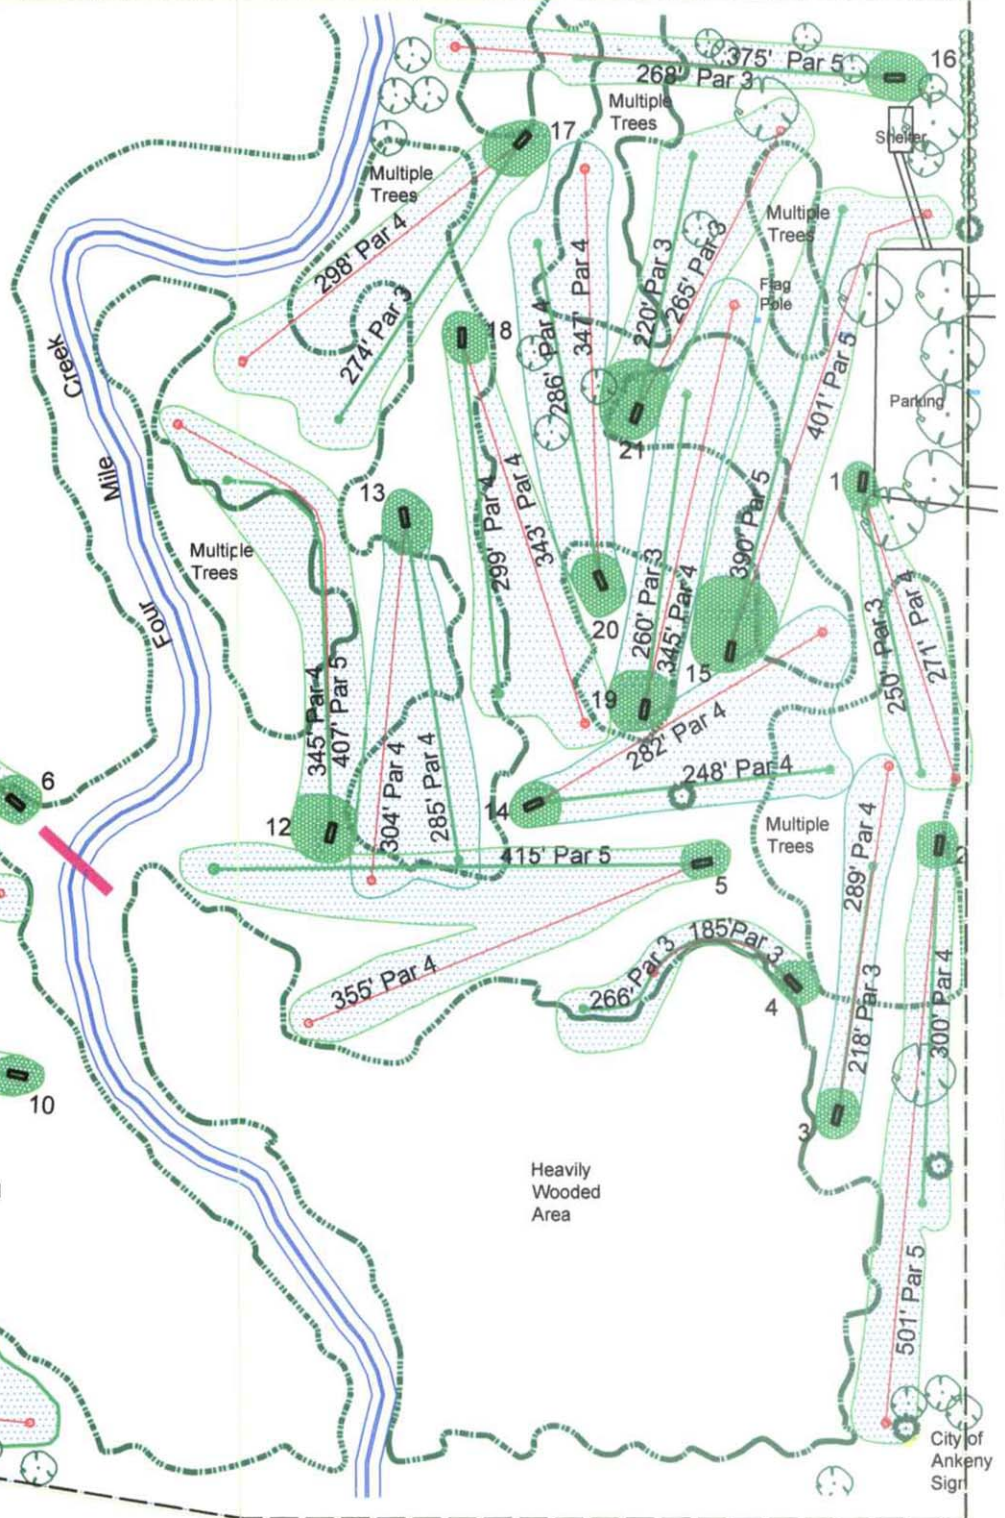

# Heritage Park Disc Golf Course Ankeny, IA

Heavily  
Wooded  
Area

Heavily  
Wooded  
Area

Heavily  
Wooded  
Area

Heavily  
Wooded  
Area

Parking

Shelter

City of  
Ankeny  
Sign